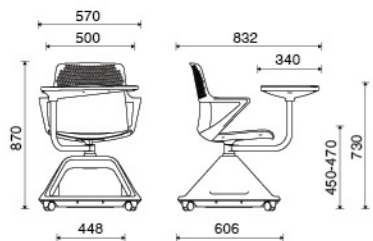

MOTO SERIES

Model. MOTO 04-02
1.350.000 VNĐ

Model. MOTO 04-01
1.239.000 VNĐ

ROVER

Model. ROVER
4.600.000 VNĐ

ROVER II

Model. ROVER II
4.800.000 VNĐ

ROCK