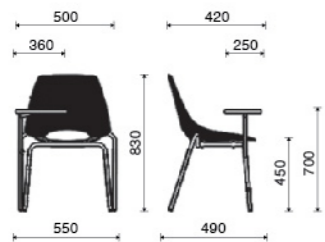

BAMBI

Model. BAMBI 02
2.750.000 VNĐ

Model. BAMBI 01
2.200.000 VNĐ

KUBIN

Model. KUBIN
1.500.000 VNĐ

LAB CHAIR COLLECTION

LABSIT SERIES

Model. LABSIT 1
1.690.000 VND