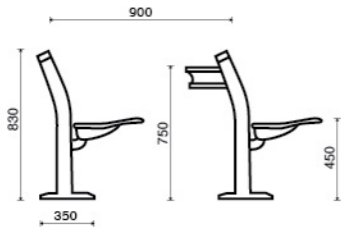

PREMIER BASIC
4.880.000 VNĐ

Standard Side Panel
Mode BAC

With Cup Holder
Mode BCH

With Writing Tablet
Mode BWT

With Writing Tablet & Cup Holder
Mode BWC

543

541/542

541/542/543

JXP SERIES

Model. JXP 02
1.800.000 VNĐ

Model. JXP 01
1.900.000 VNĐ

JXP SERIES

Model. JXP 03
1.800.000 VNĐ

Model. JXP 04
1.900.000 VNĐ

JXP SERIES

Model. JXP 06
1.900.000 VNĐ