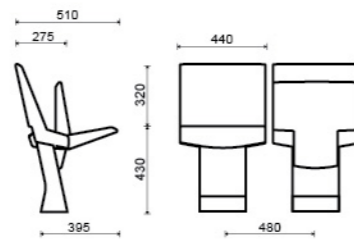

Laminat

STADIUM
COLLECTION

STADIUM SERIES

Model. STADIUM 02
2.090.000 VNĐ

Model. STADIUM 01
1.830.000 VNĐ

STADIUM SERIES

Model. STADIUM 03
1.830.000 VNĐ

Model. STADIUM 04
2.090.000 VNĐ