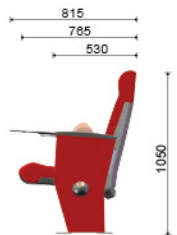

PREMIER BASIC
4.880.000 VNĐ

Standard Side Panel
Mode BAC

With Cup Holder
Mode BCH

With Writing Tablet
Mode BWT

With Writing Tablet & Cup Holder
Mode BWC

543

541/542

541/542/543