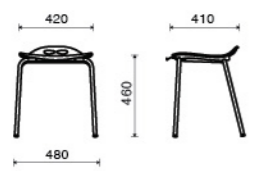

Model. LABSIT 2
1.500.000 VND

LABSIT SERIES

Model. LABSIT 3
990.000 VNĐ

Model. LABSIT 4
950.000 VNĐ

STOOL CHAIR COLLECTION

MOTO

Model. MOTO 06
890.000 VND

Model. MOTO 05
1.400.000 VND