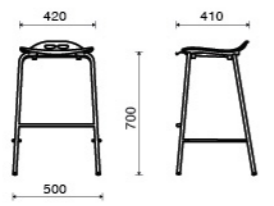

Model. LABSIT 2
1.500.000 VND

LABSIT SERIES

Model. LABSIT 3
990.000 VNĐ

Model. LABSIT 4
950.000 VNĐ

STOOL CHAIR COLLECTION

MOTO

Model. MOTO 06
890.000 VND

Model. MOTO 05
1.400.000 VND