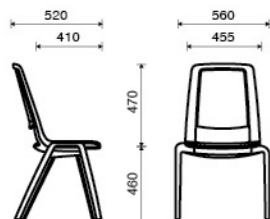

CONFERENCE HALL
COLLECTION

FILA SERIES

Model. FILA
2.200.000 VNĐ

FILA II SERIES

Model. FILA II
1.800.000 VNĐ

SOFT SEATING COLLECTION

SHI

Model. SHI
1.590.000 VNĐ