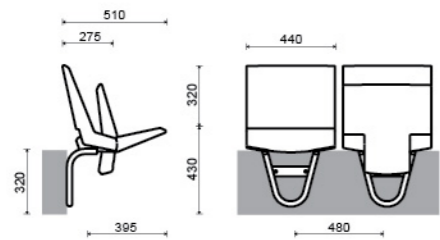

Laminat

STADIUM
COLLECTION

STADIUM SERIES

Model. STADIUM 02
2.090.000 VNĐ

Model. STADIUM 01
1.830.000 VNĐ

STADIUM SERIES

Model. STADIUM 03
1.830.000 VNĐ

Model. STADIUM 04
2.090.000 VNĐ