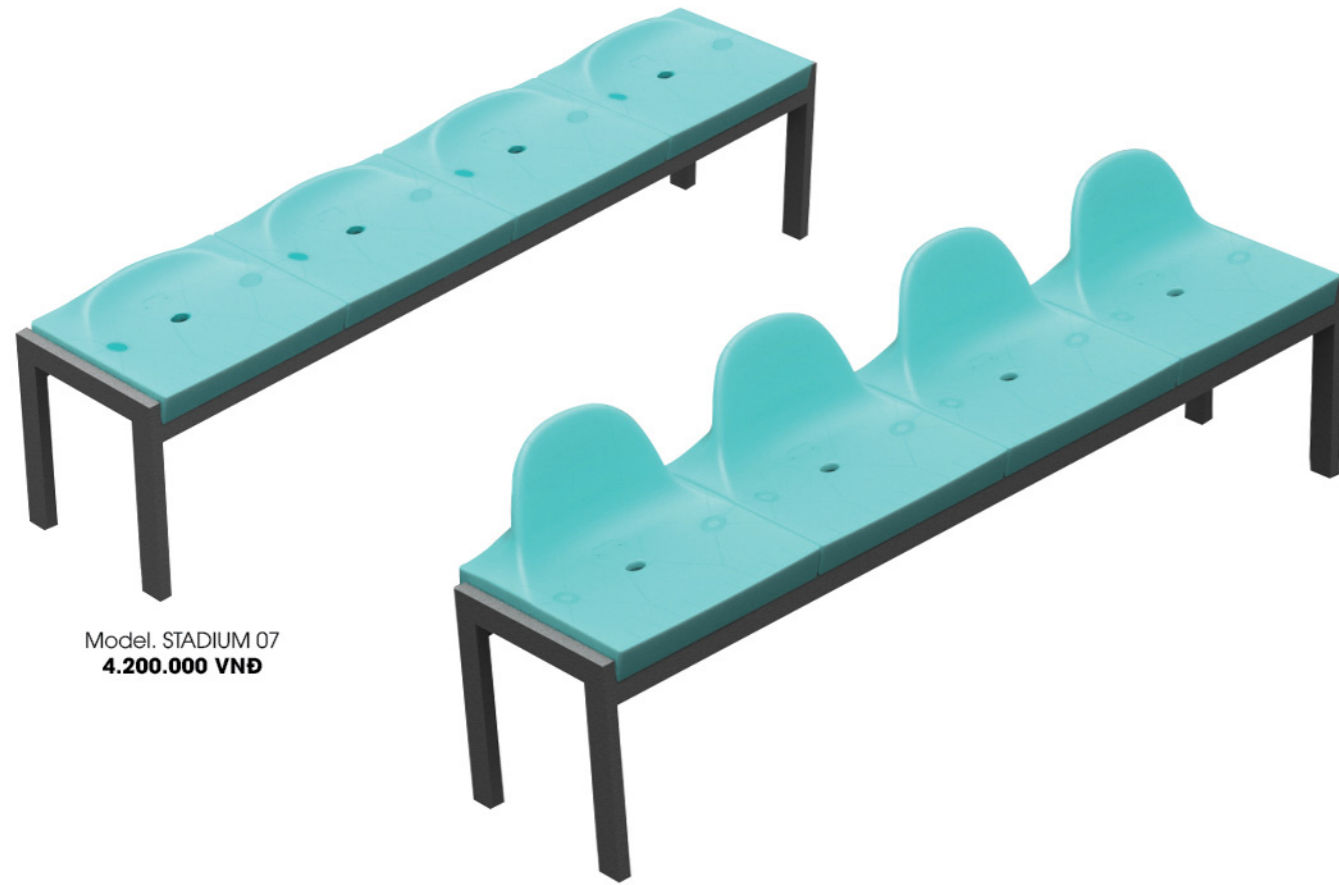

STADIUM SERIES

Model. STADIUM 05
380.000 VNĐ

Model. STADIUM 06
380.000 VNĐ

STADIUM SERIES

Model. STADIUM 07
4.200.000 VNĐ

Model. STADIUM 08
4.300.000 VNĐ

LECTURE HALL COLLECTION

GAMMA