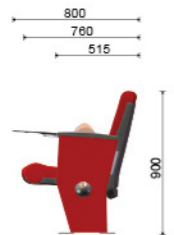

PREMIER BASIC
4.880.000 VNĐ

Standard Side Panel
Mode BAC

With Cup Holder
Mode BCH

With Writing Tablet
Mode BWT

With Writing Tablet & Cup Holder
Mode BWC

543

541/542

541/542/543