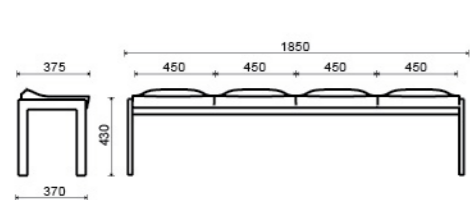

STADIUM SERIES

Model. STADIUM 05
380.000 VNĐ

Model. STADIUM 06
380.000 VNĐ

STADIUM SERIES

Model. STADIUM 07
4.200.000 VNĐ

Model. STADIUM 08
4.300.000 VNĐ

LECTURE HALL COLLECTION

GAMMA