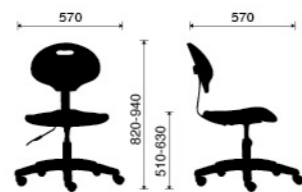

LABSIT SERIES

Model. LABSIT 2
1.500.000 VND