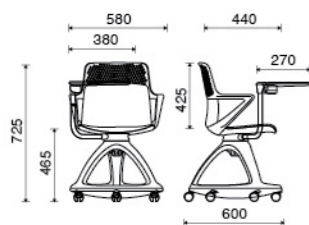

MOTO SERIES

Model. MOTO 04-02
1.350.000 VNĐ

Model. MOTO 04-01
1.239.000 VNĐ

ROVER

Model. ROVER
4.600.000 VNĐ

ROVER II

Model. ROVER II
4.800.000 VNĐ

ROCK