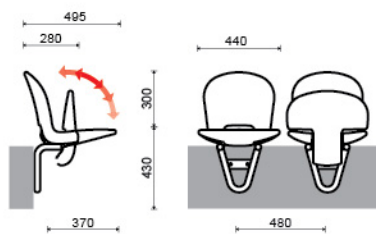

Laminat

STADIUM
COLLECTION

STADIUM SERIES

Model. STADIUM 02
2.090.000 VNĐ

Model. STADIUM 01
1.830.000 VNĐ

STADIUM SERIES

Model. STADIUM 03
1.830.000 VNĐ

Model. STADIUM 04
2.090.000 VNĐ