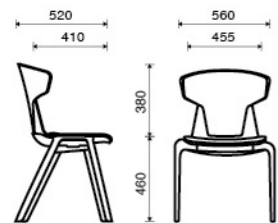

CONFERENCE HALL
COLLECTION

FILA SERIES

Model. FILA
2.200.000 VNĐ

FILA II SERIES

Model. FILA II
1.800.000 VNĐ

SOFT SEATING COLLECTION

SHI

Model. SHI
1.590.000 VNĐ