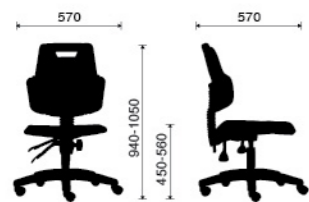

LABSIT SERIES

Model. LABSIT 2
1.500.000 VND