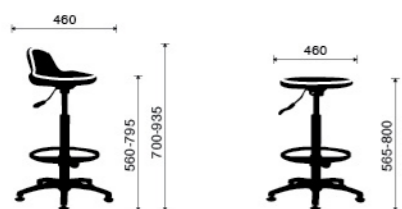

Model. LABSIT 2
1.500.000 VND

LABSIT SERIES

Model. LABSIT 3
990.000 VNĐ

Model. LABSIT 4
950.000 VNĐ

STOOL CHAIR COLLECTION

MOTO

Model. MOTO 06
890.000 VND

Model. MOTO 05
1.400.000 VND