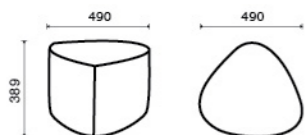

CONFERENCE HALL
COLLECTION

FILA SERIES

Model. FILA
2.200.000 VNĐ

FILA II SERIES

Model. FILA II
1.800.000 VNĐ

SOFT SEATING COLLECTION

SHI

Model. SHI
1.590.000 VNĐ