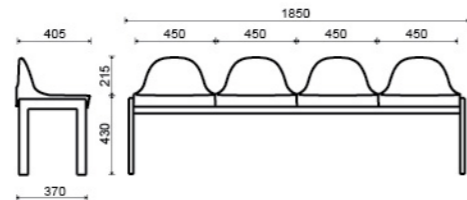

STADIUM SERIES

Model. STADIUM 05
380.000 VNĐ

Model. STADIUM 06
380.000 VNĐ

STADIUM SERIES

Model. STADIUM 07
4.200.000 VNĐ

Model. STADIUM 08
4.300.000 VNĐ

LECTURE HALL COLLECTION

GAMMA