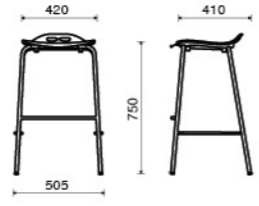

Model. LABSIT 2
1.500.000 VND

LABSIT SERIES

Model. LABSIT 3
990.000 VNĐ

Model. LABSIT 4
950.000 VNĐ

STOOL CHAIR COLLECTION

MOTO

Model. MOTO 06
890.000 VND

Model. MOTO 05
1.400.000 VND