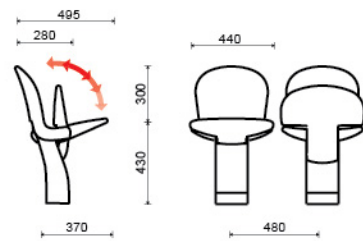

Laminat

STADIUM
COLLECTION

STADIUM SERIES

Model. STADIUM 02
2.090.000 VNĐ

Model. STADIUM 01
1.830.000 VNĐ

STADIUM SERIES

Model. STADIUM 03
1.830.000 VNĐ

Model. STADIUM 04
2.090.000 VNĐ