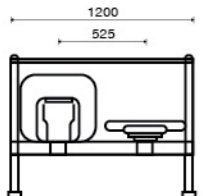

Model. JXP 04
1.900.000 VNĐ