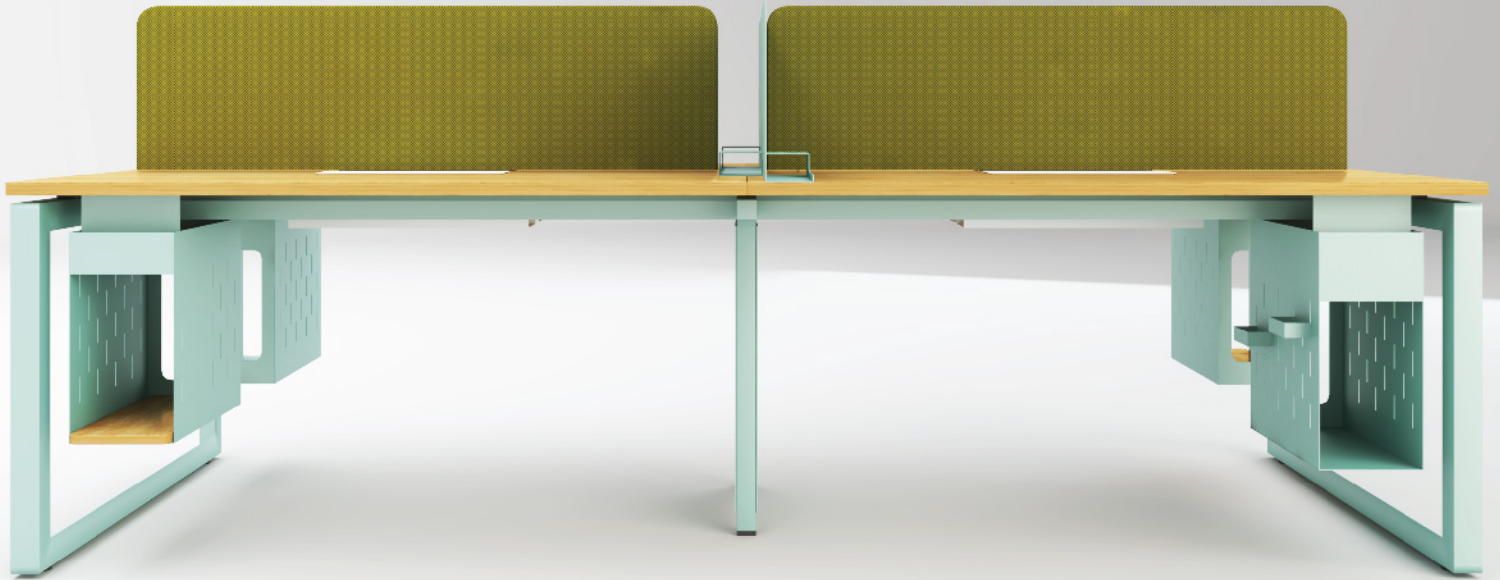

THE CITY[®]

Modern Furniture

SCREEN & MODESTY

CONTENT

Introduction	3
Product Concept	4 - 12
Product Range	13
Color Chart	14

Introduction

SCREEN & MODESTY

Screen and Modesty is designed to define personal boundaries and increase privacy in any environment. Its smooth, seamless finish makes it easy to wipe clean, minimizing potential for shared germs. With a variety of sizes, colors, mounting options and configurations, Screen and Modesty fits anywhere; whether it's an open office setting, school desk or a library.

Product Concept
SCREEN

Pinable Fabric Screen

Product Concept
SCREEN

Pinable Fabric Screen

Product Concept
SCREEN

Steel Screen

Product Concept
SCREEN

Steel Screen