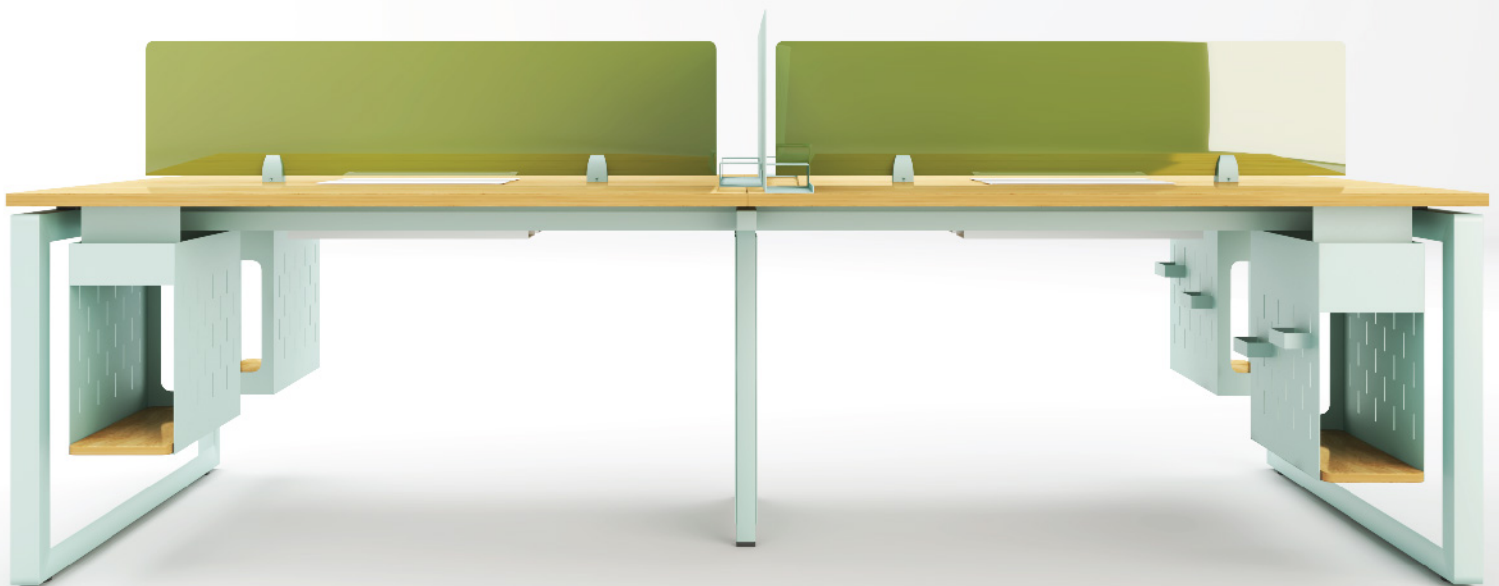

Product Concept
SCREEN

Glass Screen