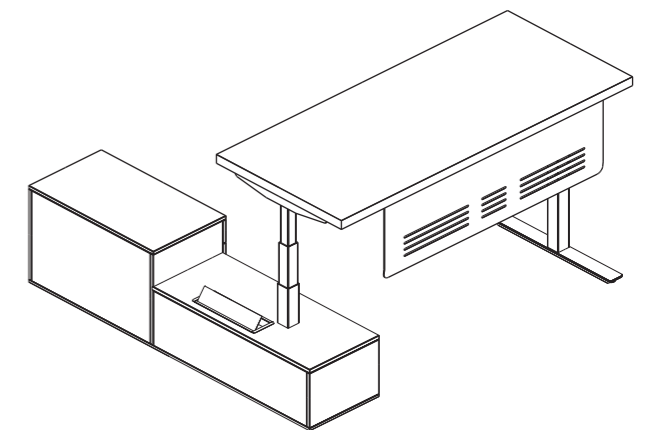

Dimension Overview

L	W	H
1800	2000	625
1800	2000	1250