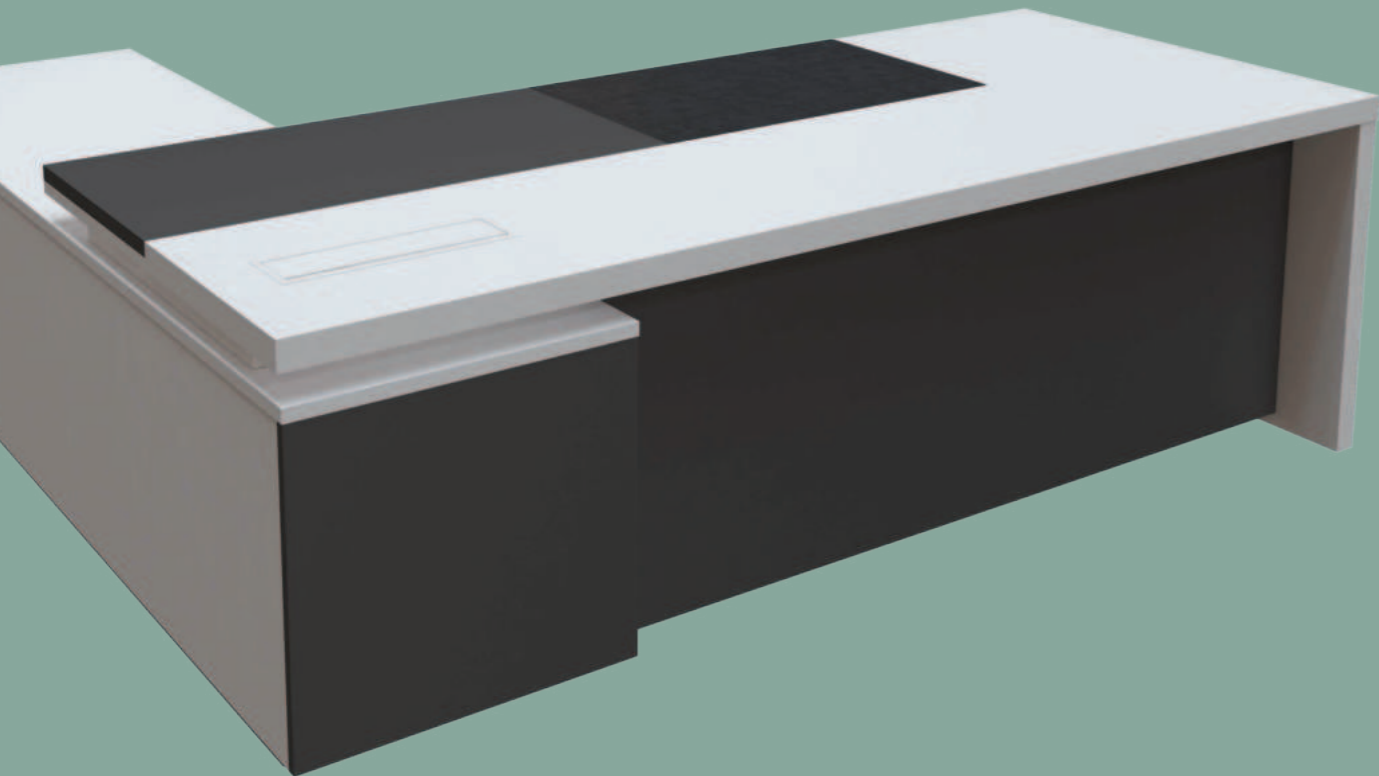

L 1800 W 2400 H 750

Cabinet Dimension

L 450 W 2400 H 2200

CEO 2

TIMELESS DESIGN.
COMPLETE SOLUTIONS.

Introducing **THE CITY** Collection, our comprehensive new portfolio of authentic modern designs that let you select, furnish, and create complete environments in a variety of settings - from the boardroom to the backyard.