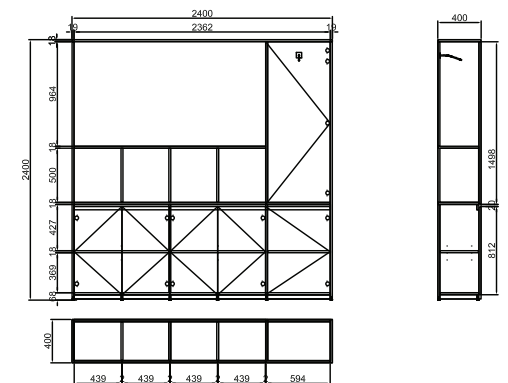

Dimension Overview

L 1800 W 2400 H 750

Cabinet Dimension

L 400 W 2400 H 2400

CEO 4

Before you are a leader, success is all about growing yourself. When you become a leader, success is all about growing others.

Dimension Overview

L	W	H
2000	2400	625-1250

Cabinet Dimension

L	W	H
400	2400	2400

CEO 5

Don't need the entire sit to stand L-shape? Just give the return the ability to move!

Focuses on reducing all pains caused by being in a sitting position for multiple hours a day and increase blood flow and efficiency in the workplace.

Dimension Overview

L 2600
W 2400
H 750

Cabinet Dimension

L 400
W 2400
H 2400

CEO 6

To command is to serve, nothing more and nothing less.

A leader is best when people barely know he exists, when his work is done, his aim fulfilled, they will say: WE