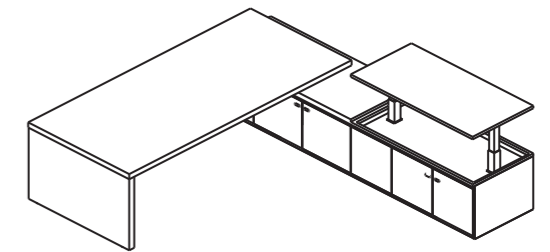

Dimension Overview

L	W	H
2000	2400	625-1250

Cabinet Dimension

L	W	H
400	2400	2400

CEO 5

Don't need the entire sit to stand L-shape? Just give the return the ability to move!

Focuses on reducing all pains caused by being in a sitting position for multiple hours a day and increase blood flow and efficiency in the workplace.

Dimension Overview

L 2600
W 2400
H 750

Cabinet Dimension

L 400
W 2400
H 2400

CEO 6

To command is to serve, nothing more and nothing less.

A leader is best when people barely know he exists, when his work is done, his aim fulfilled, they will say: WE