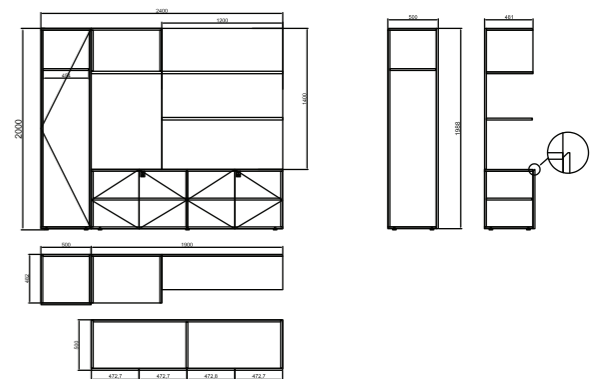

L 1800 W 2400 H 750

Cabinet Dimension

L 450 W 2400 H 2200

CEO 2

TIMELESS DESIGN.
COMPLETE SOLUTIONS.

Introducing **THE CITY** Collection, our comprehensive new portfolio of authentic modern designs that let you select, furnish, and create complete environments in a variety of settings - from the boardroom to the backyard.

Your time is limited, so don't waste it living someone else's life. Don't be trapped by dogma-which is living with the results of other people's thinking.

Dimension Overview

L 200 W 2400 H 750

Cabinet Dimension

Dimension Overview

L 1800 W 2400 H 750

Cabinet Dimension

L 400 W 2400 H 2400

CEO 4

Before you are a leader, success is all about growing yourself. When you become a leader, success is all about growing others.