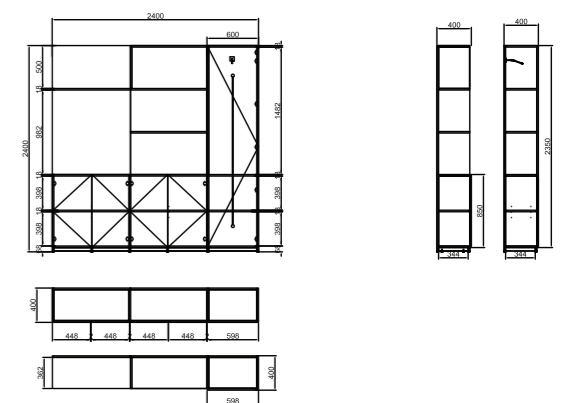

Dimension Overview

L 1800 W 2400 H 750

Cabinet Dimension

L 400 W 2400 H 2400

CEO 4

Before you are a leader, success is all about growing yourself. When you become a leader, success is all about growing others.

Dimension Overview

L	W	H
2000	2400	625-1250

Cabinet Dimension

L	W	H
400	2400	2400

CEO 5

Don't need the entire sit to stand L-shape? Just give the return the ability to move!

Focuses on reducing all pains caused by being in a sitting position for multiple hours a day and increase blood flow and efficiency in the workplace.

Dimension Overview

L 2600
W 2400
H 750

Cabinet Dimension

L 400
W 2400
H 2400

CEO 6

To command is to serve, nothing more and nothing less.

A leader is best when people barely know he exists, when his work is done, his aim fulfilled, they will say: WE