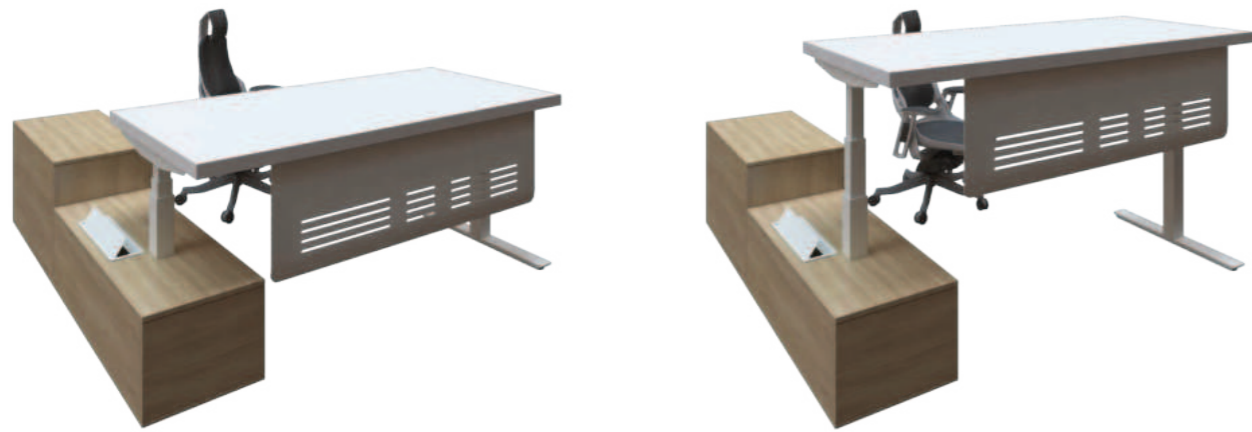

When we do the Best we can, we never know what miracle is run in our life or the life of another.