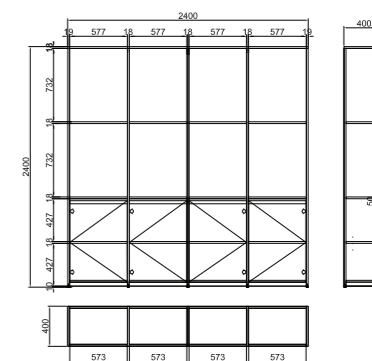

Dimension Overview

L 1800 W 2400 H 750

Cabinet Dimension

L 400 W 2400 H 2400

CEO 4

Before you are a leader, success is all about growing yourself. When you become a leader, success is all about growing others.

Dimension Overview

L	W	H
2000	2400	625-1250

Cabinet Dimension

L	W	H
400	2400	2400

CEO 5

Don't need the entire sit to stand L-shape? Just give the return the ability to move!

Focuses on reducing all pains caused by being in a sitting position for multiple hours a day and increase blood flow and efficiency in the workplace.