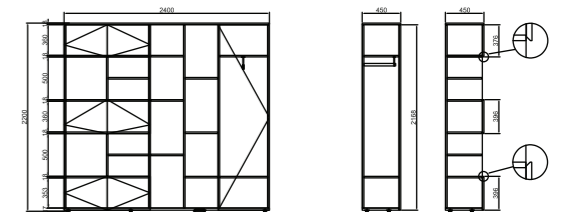

CEO 01 YOUR OFFICE IS YOUR BRAND, TOO

Creates the best with effective space usage, composition of various, a balance between lines and layers, sophisticated design, perfect wire management, storage

Dimension Overview

L 1800 W 2400 H 750

Cabinet Dimension

L 450 W 2400 H 2200

CEO 2

TIMELESS DESIGN.
COMPLETE SOLUTIONS.

Introducing **THE CITY** Collection, our comprehensive new portfolio of authentic modern designs that let you select, furnish, and create complete environments in a variety of settings - from the boardroom to the backyard.

Dimension Overview

L 1800 W 2400 H 750

Cabinet Dimension

L 400 W 2400 H 2400

CEO 4

Before you are a leader, success is all about growing yourself. When you become a leader, success is all about growing others.