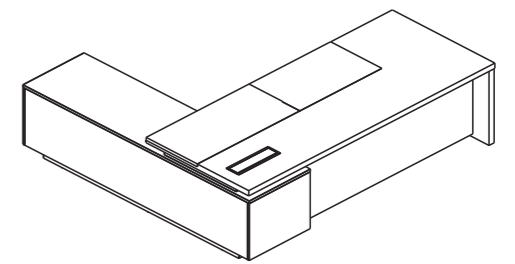

L 1800 W 2400 H 750

Cabinet Dimension

L 450 W 2400 H 2200

CEO 2

TIMELESS DESIGN.
COMPLETE SOLUTIONS.

Introducing **THE CITY** Collection, our comprehensive new portfolio of authentic modern designs that let you select, furnish, and create complete environments in a variety of settings - from the boardroom to the backyard.

Your time is limited, so don't waste it living someone else's life. Don't be trapped by dogma-which is living with the results of other people's thinking.

Dimension Overview

L 200 W 2400 H 750

Cabinet Dimension